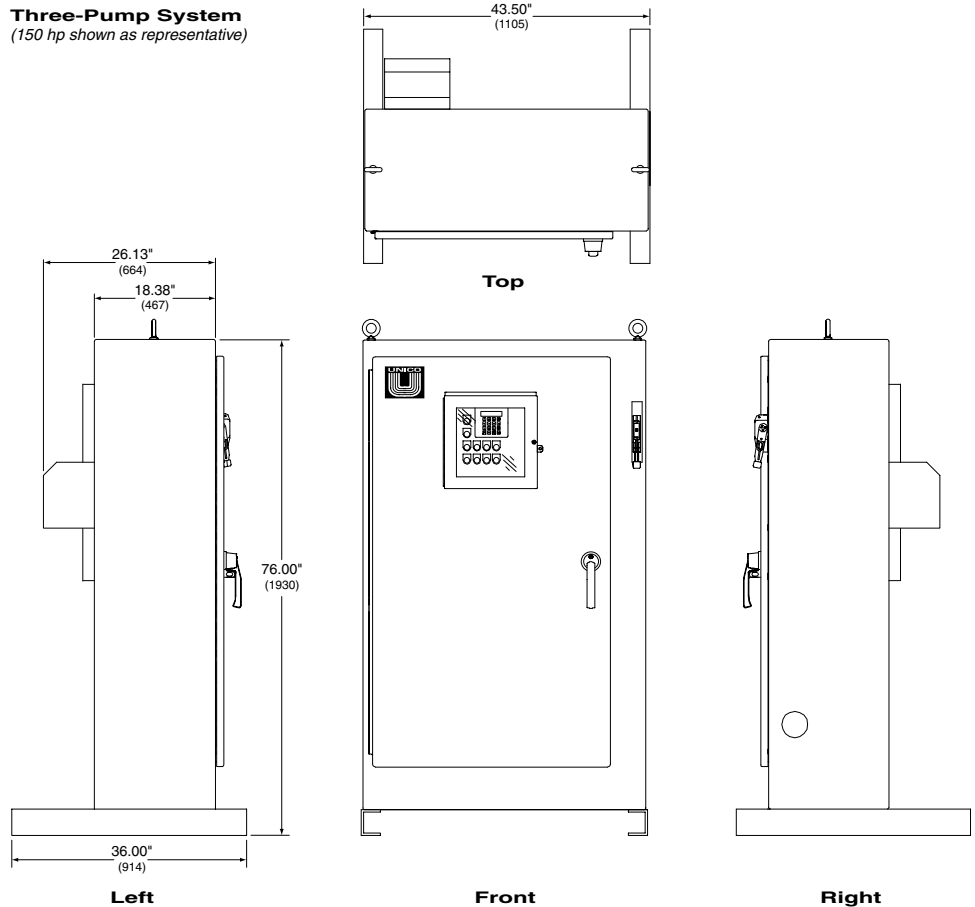

Three-Pump System
(150 hp shown as representative)

Overview

Synthesis™ Multipump systems are available as stand-alone components or turn-key packages. Various packaging options are available. Custom integration can be provided to meet any requirements.

Multiple Pumps

Multipump systems can operate up to eight pumps as well as a jockey or priming pump. One pump is a variable-speed master while the remaining auxiliary pumps operate at a fixed speed.

Variable-Speed Drive

The master pump is controlled by a flux vector AC drive from UNICO's 1100 family. Drives are available from 1 1/2 to 500 hp and are UL and C-UL listed. Input power can be 230 or 460 V AC single- or three-phase or 575 V AC three-phase.

Starters

Auxiliary pumps are controlled using motor starters or soft starters. Starters can be customer-supplied or provided with the packaged system.

Bypass Control

Manual bypass control is available with packaged systems.

Power Conditioning

A variety of options is available for conditioning the incoming line, including AC line reactors, isolation transformers, twelve-pulse transformers, and harmonic filters.

Environmental Options

Systems can be packaged in NEMA 1, 4, 3R, or 12 enclosures for indoor or outdoor use. Customization is available for special environmental requirements.

Services

Comprehensive start-up assistance, service, and training are available.